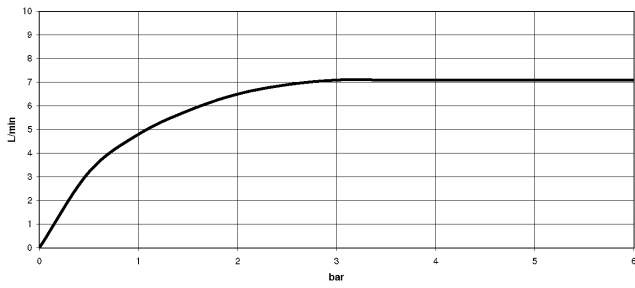

Flow rate chart

Certificates

LGA_29897.

WRAS_2107020.